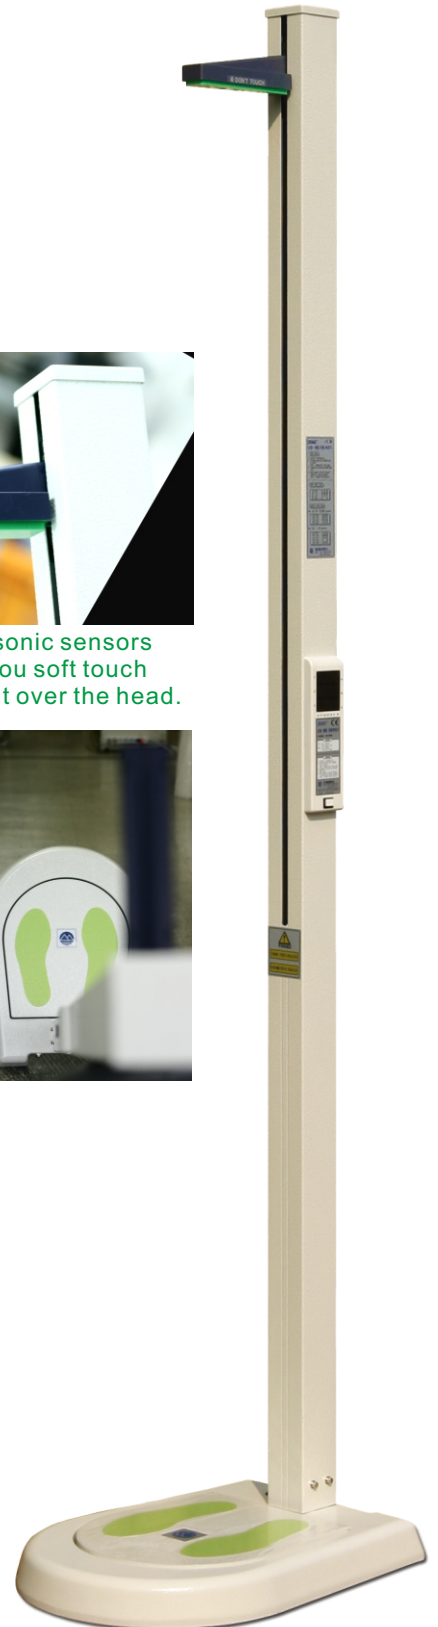

DONG SAHN JENIX CO., LTD.

285-1, Gung-Dong, Guro-Gu, Seoul, Korea

Tel:(82)2 2625 2222 Fax:(82)2 2625 2228 www.jenix.co.kr or www.jenix.kr email: jenix@jenix.co.kr